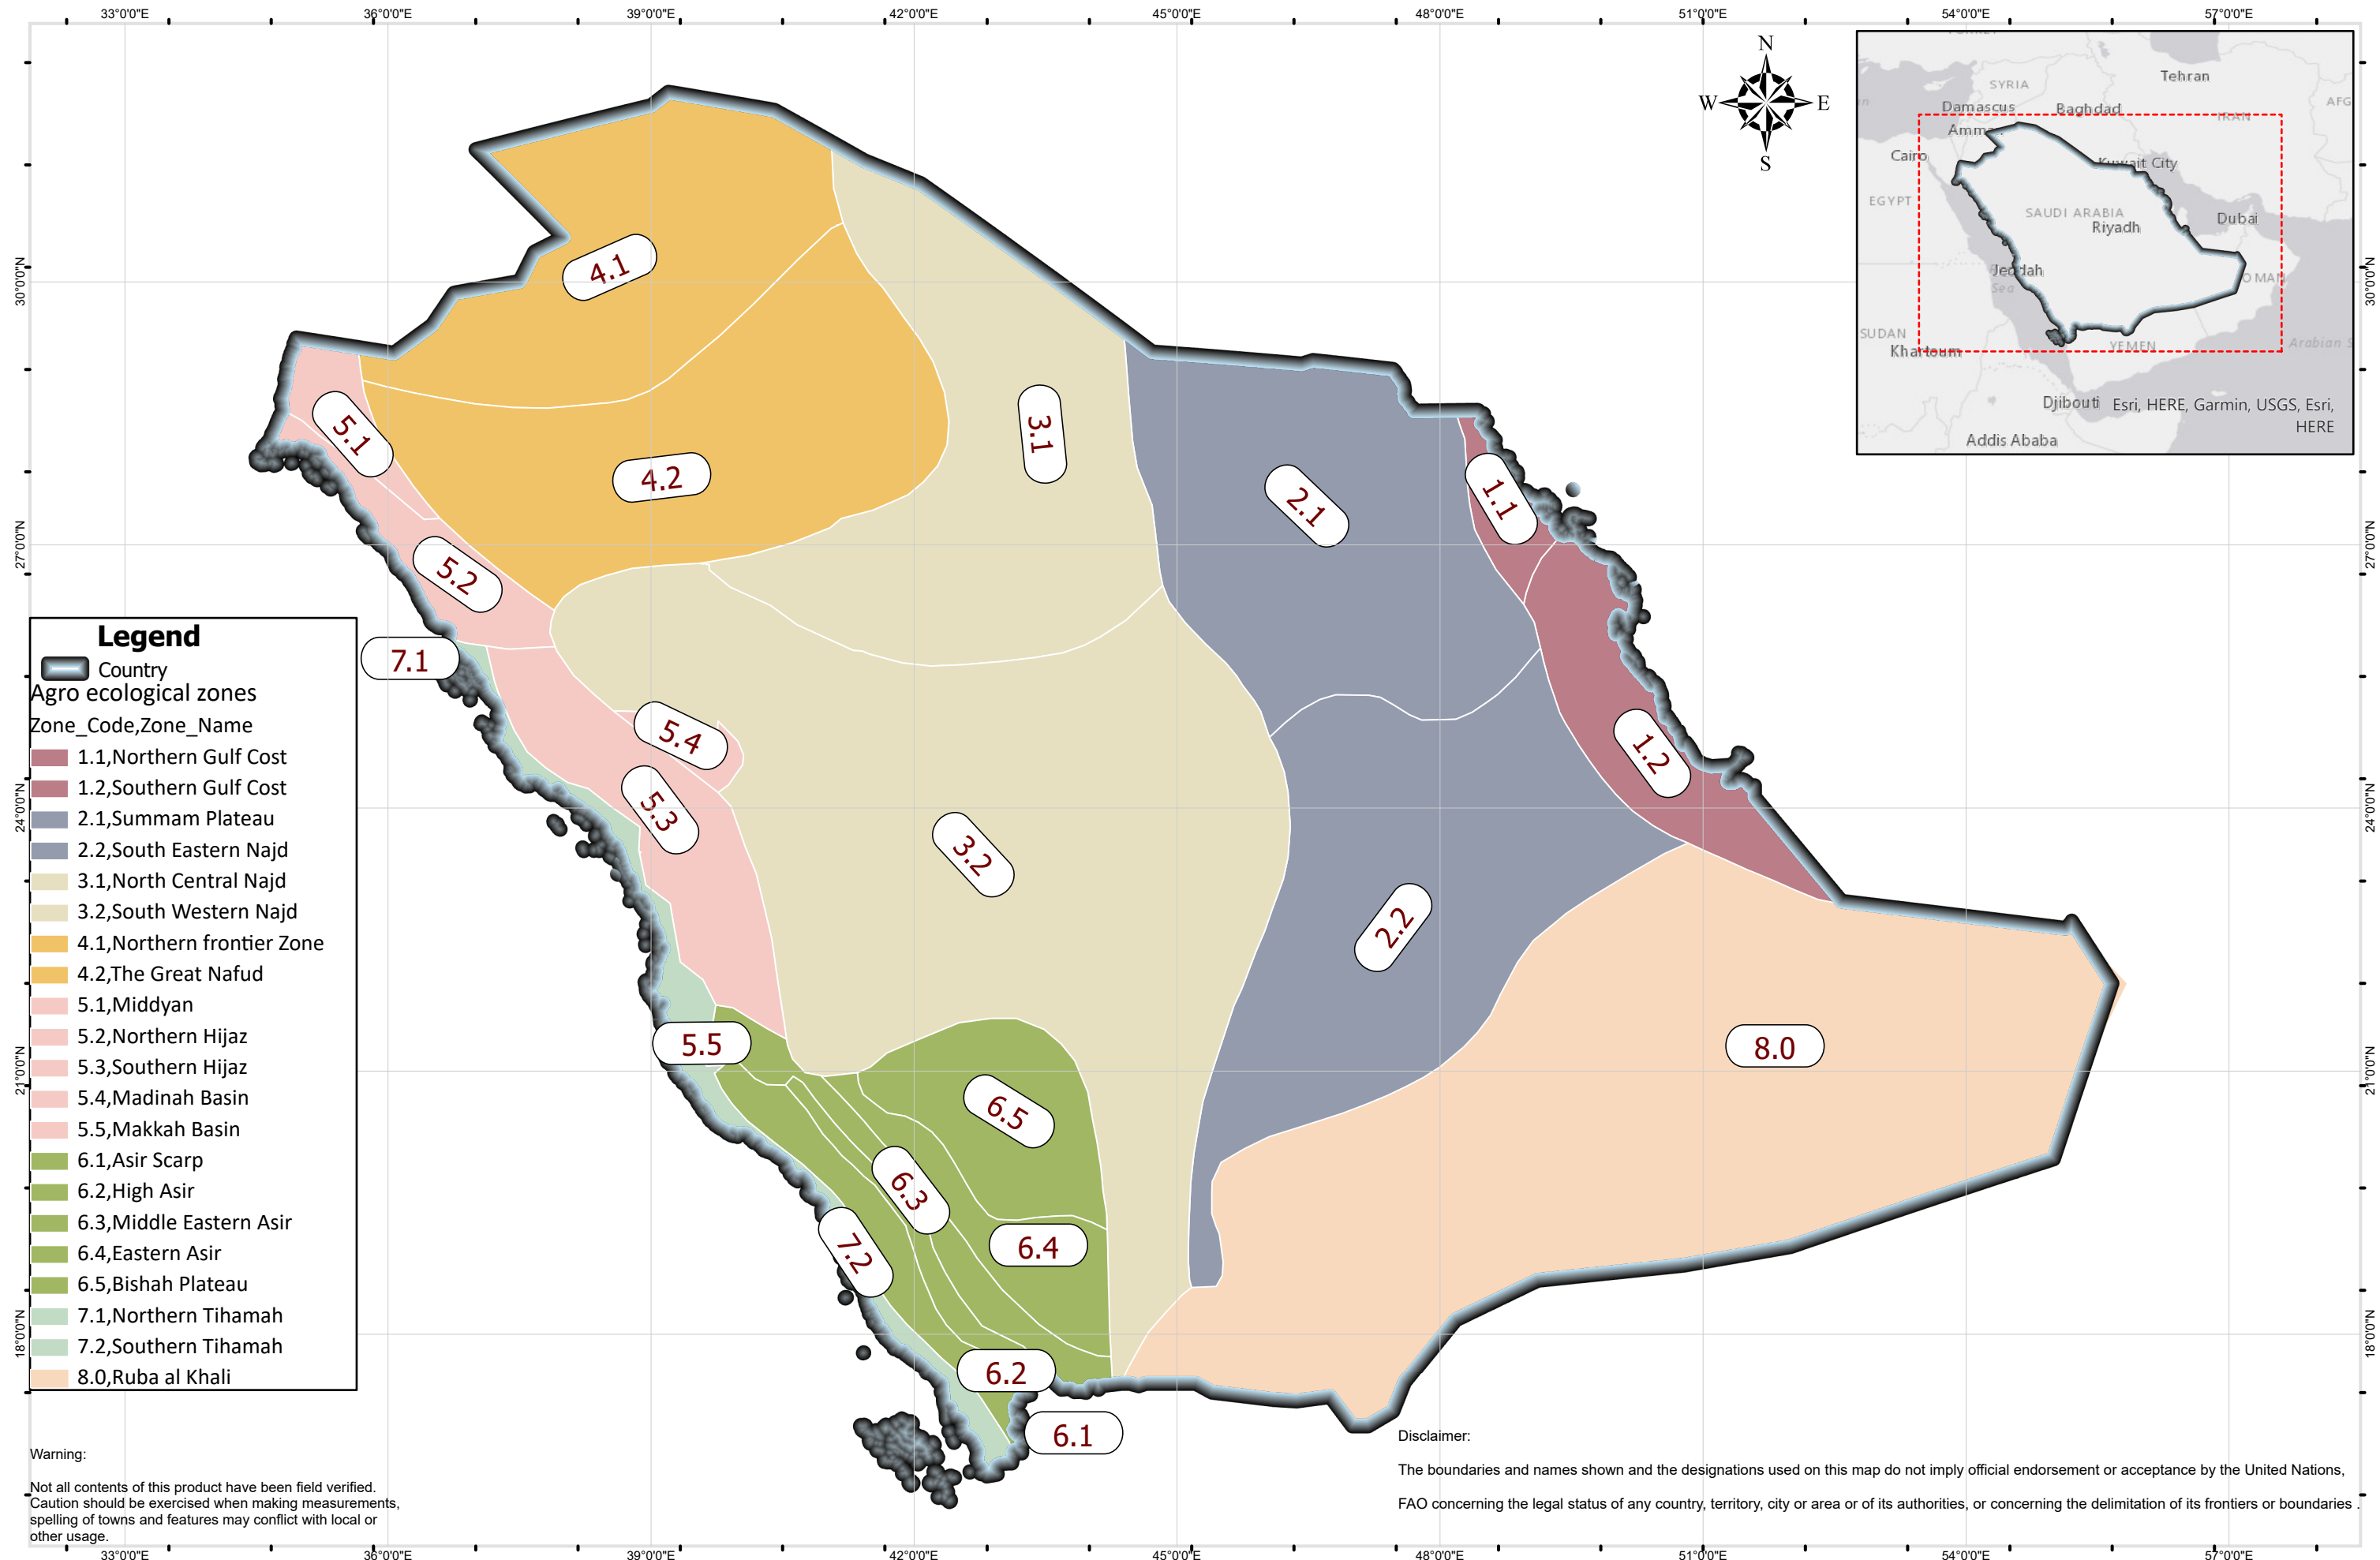

KINGDOM OF SAUDI ARABIA (AGROECOLOGICAL ZONES)

Legend

- Country
- Agro ecological zones
- Zone_Code,Zone_Name
- 1.1,Northern Gulf Cost
- 1.2,Southern Gulf Cost
- 2.1,Summam Plateau
- 2.2,South Eastern Najd
- 3.1,North Central Najd
- 3.2,South Western Najd
- 4.1,Northern frontier Zone
- 4.2,The Great Nafud
- 5.1,Middyan
- 5.2,Northern Hijaz
- 5.3,Southern Hijaz
- 5.4,Madinah Basin
- 5.5,Makkah Basin
- 6.1,Asir Scarp
- 6.2,High Asir
- 6.3,Middle Eastern Asir
- 6.4,Eastern Asir
- 6.5,Bishah Plateau
- 7.1,Northern Tihamah
- 7.2,Southern Tihamah
- 8.0,Ruba al Khali

Warning:
Not all contents of this product have been field verified.
Caution should be exercised when making measurements,
spelling of towns and features may conflict with local or
other usage.

Disclaimer:
The boundaries and names shown and the designations used on this map do not imply official endorsement or acceptance by the United Nations,
FAO concerning the legal status of any country, territory, city or area or of its authorities, or concerning the delimitation of its frontiers or boundaries.