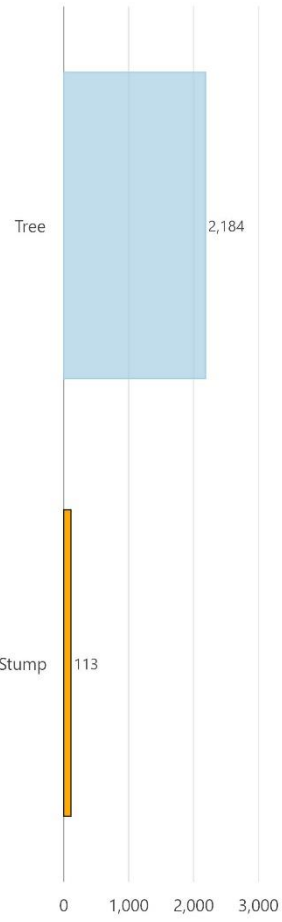

# DEFORESTATION IN AL BAHAH

Trees condition

**Legend**

- Al bahah
- Stump
- Tree